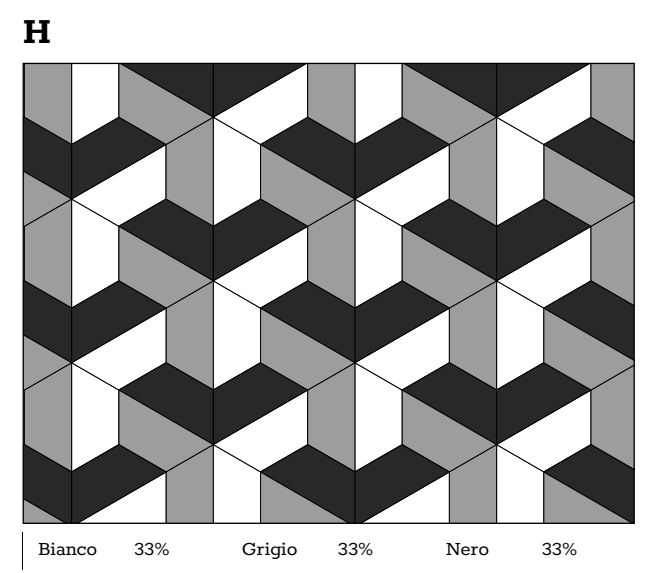

F
Bianco 50% Nero 50%

H
Bianco 33% Grigio 33% Nero 33%