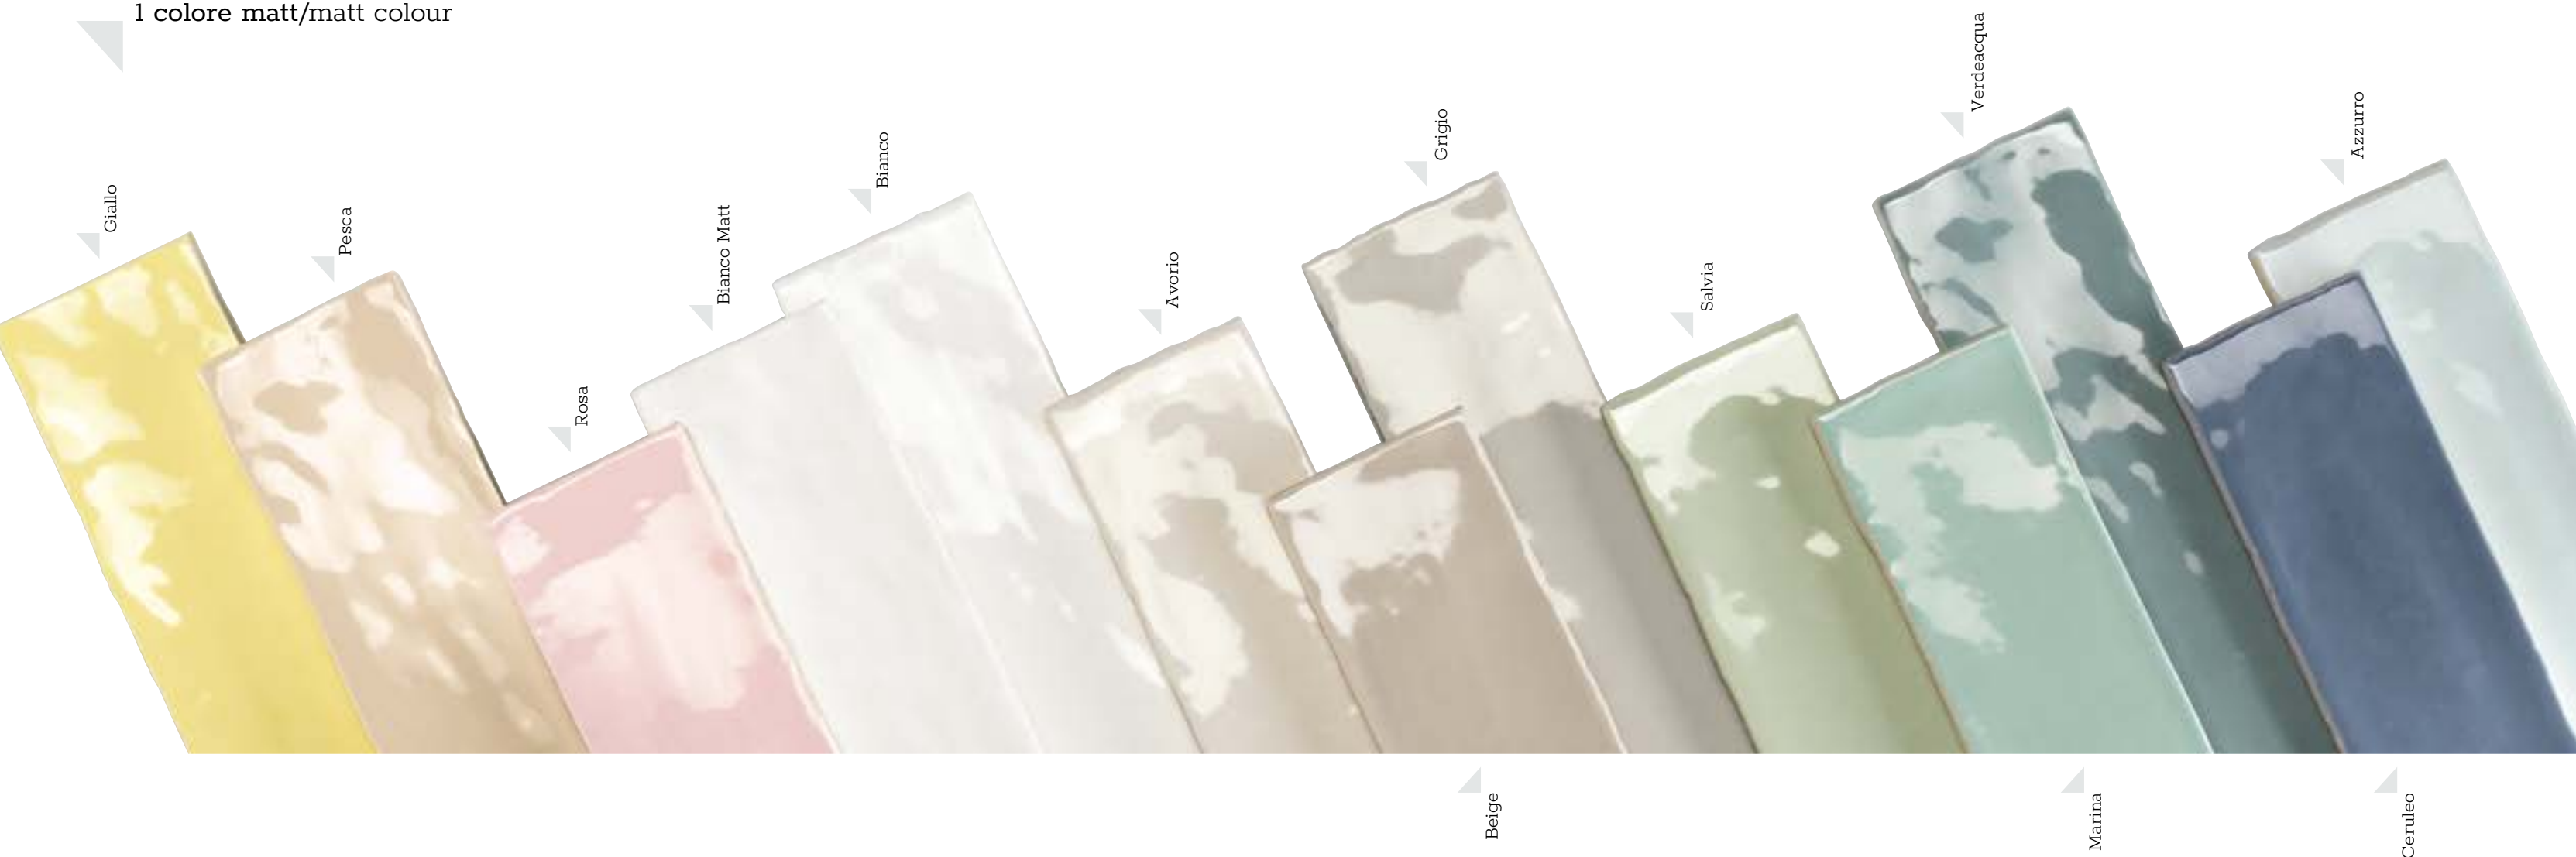

Crayon

1 formato/size

7,5x30 3"x12"

Tecnologia/Technology

Monoporosa Cat. BIII/White body ceramic Cat. BIII

12 colori lucidi/glossy colours

1 colore matt/matt colour