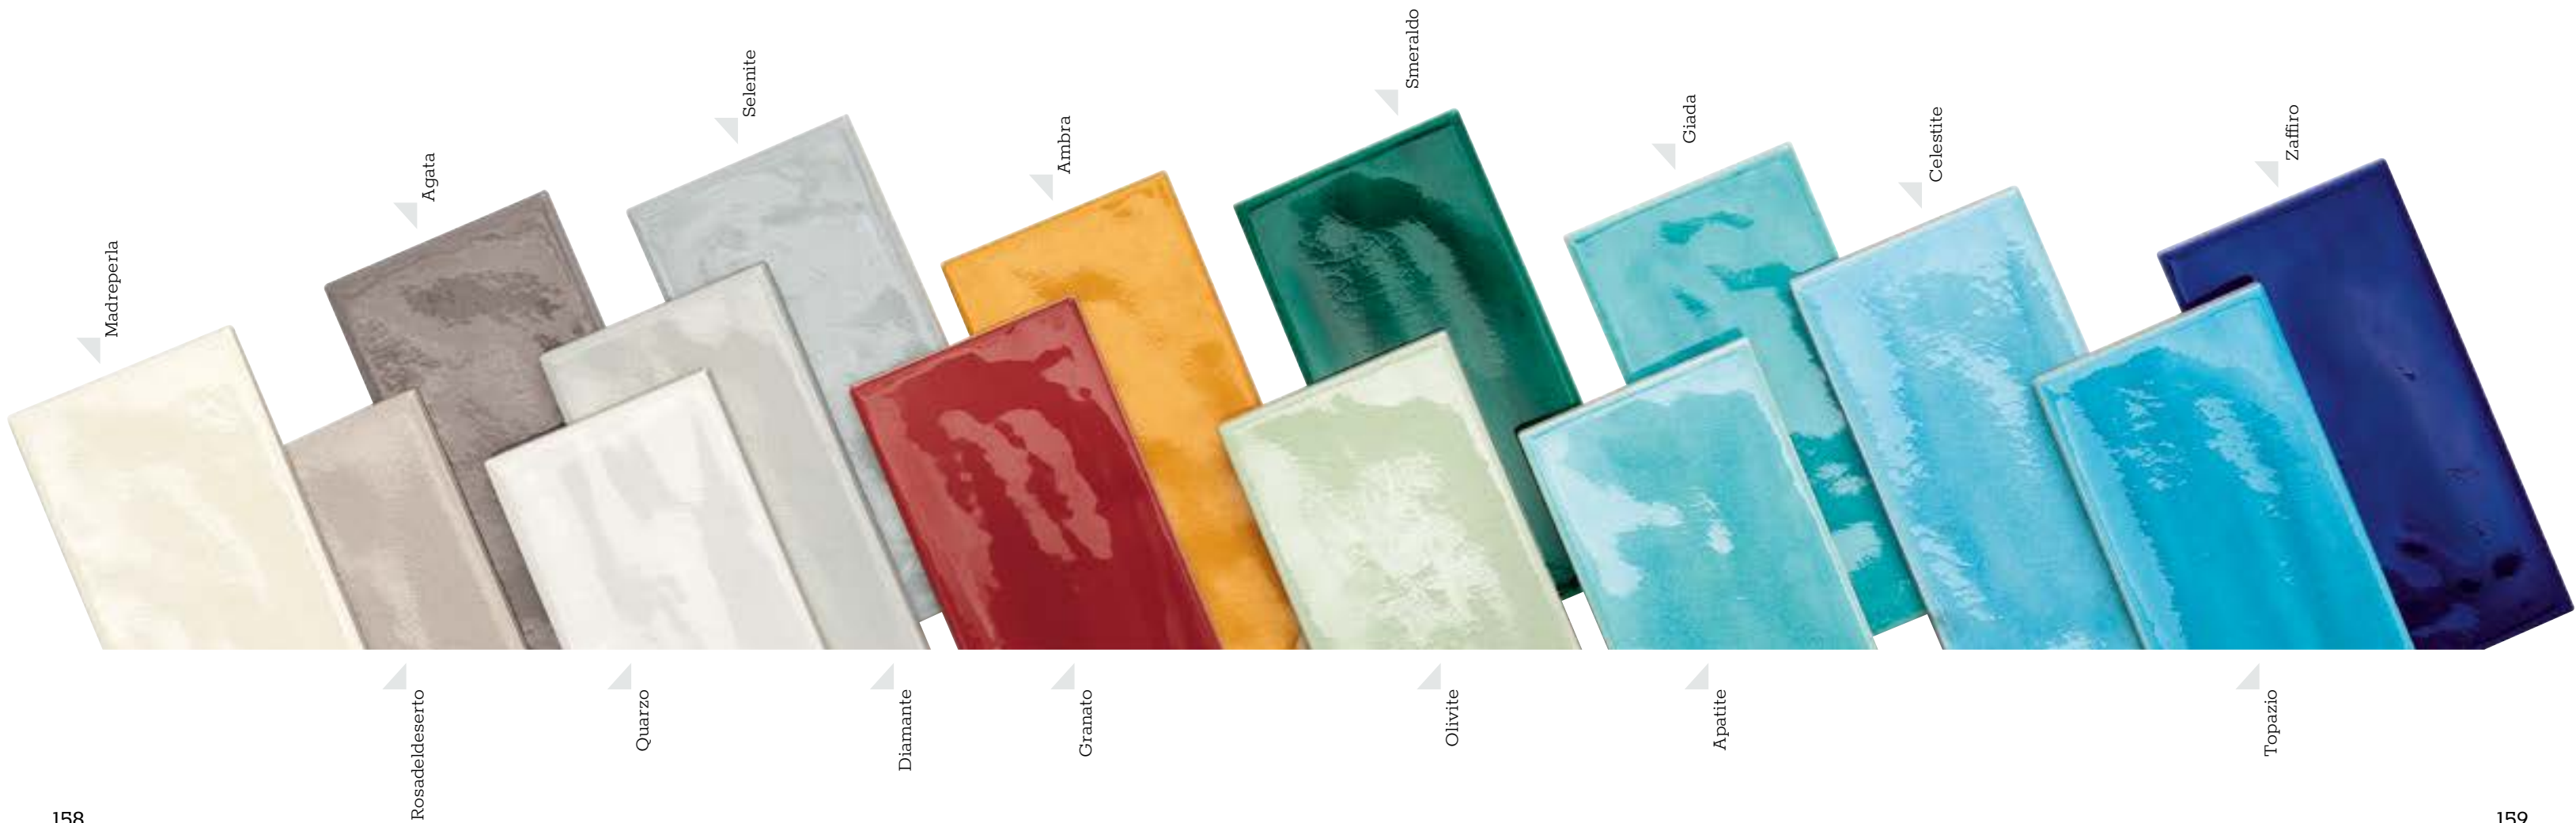

Briolette

1 formato/size

10x20 4"x8"

Tecnologia/Technology

Gres smaltato Cat. BIIa/Glazed Single-fired Tiles Cat. BIIa

15 colori/colours