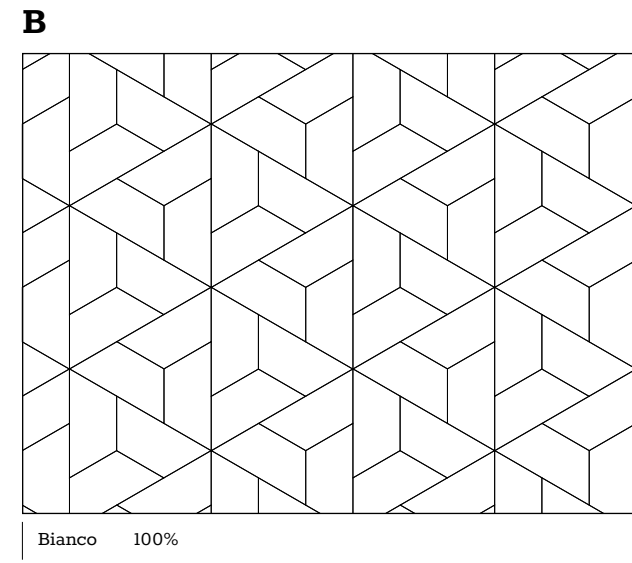

Teal

TRA1670
23x10 9"x4"

TRA1683
23x10 9"x4"

TRA1681
23x10 9"x4"

TRA1680
23x10 9"x4"

TRA1682
23x10 9"x4"

Soluzioni di posa/Laying patterns

A
Bianco 100%