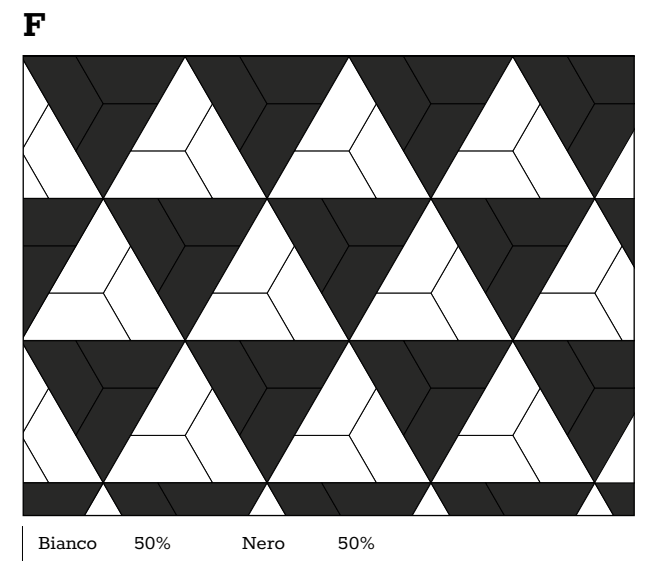

D
Bianco 50% Nero 50%